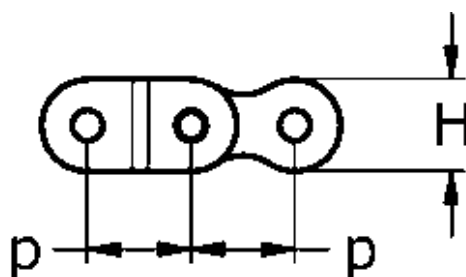

Article number: 61384101220008

Description: Tsubaki 12 B-2 Duplex double cranked link 2POL
Neptune. Lambda maintenance free

Note: 12 B-2

Measures

$b1 = 11.68$	$t = 1.8$
$d1 = 12.07$	
$d2 = 5.72$	
$H = 16.1$	
$L1 = 20.85$	
$P = 19.05$	
$pt = 19.46$	
$T = 1.8$	