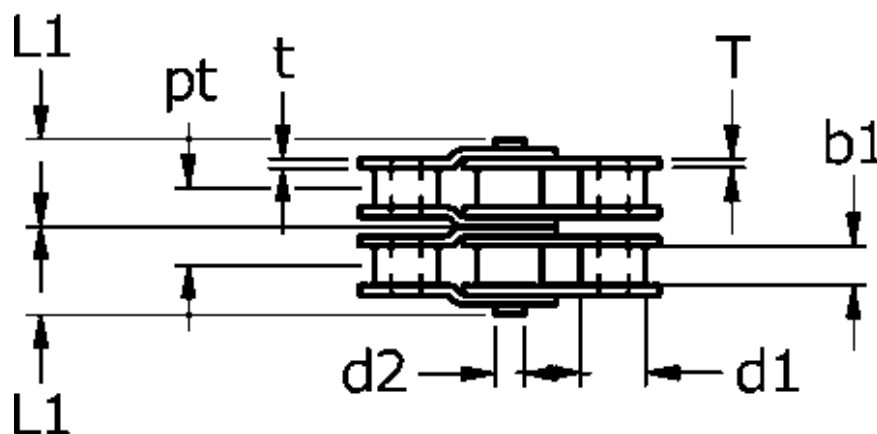

Article number: 61384101220008

Description: Tsubaki 12 B-2 Duplex double cranked link 2POL
Neptune. Lambda maintenance free

Note: 12 B-2

Measures

$b1 = 11.68$	$t = 1.8$
$d1 = 12.07$	
$d2 = 5.72$	
$H = 16.1$	
$L1 = 20.85$	
$P = 19.05$	
$pt = 19.46$	
$T = 1.8$	